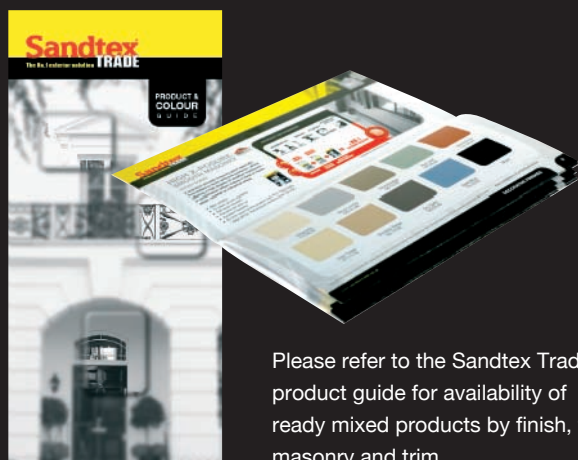

The No.1 exterior solution **TRADE**

UNDERSTANDING EXTERIOR COLOUR

Sandtex Trade offers extensive colour choice within a dedicated range of high quality exterior products. Every shade is formulated with lightfast pigments, so your chosen colours stay true, year after year.

COLOUR CHOICE MADE EASY:

Ready Mixed

Please refer to the Sandtex Trade product guide for availability of ready mixed products by finish, for masonry and trim.

Tinted

The back of the product guide shows the 105 most popular tintable colours available in core masonry and trim products.

COMPREHENSIVE COLOUR CHOICE:

For a wider selection, the Sandtex Trade COLOUR COACH™ collection of 640 colours - including 400 shades for masonry surfaces and 240 for trim is available to use at all reputable Sandtex Trade stockists or through your usual contact at Crown Paints. If you would like an A6 colour sample of the colour of your choice, please contact the CRM team on the details below.